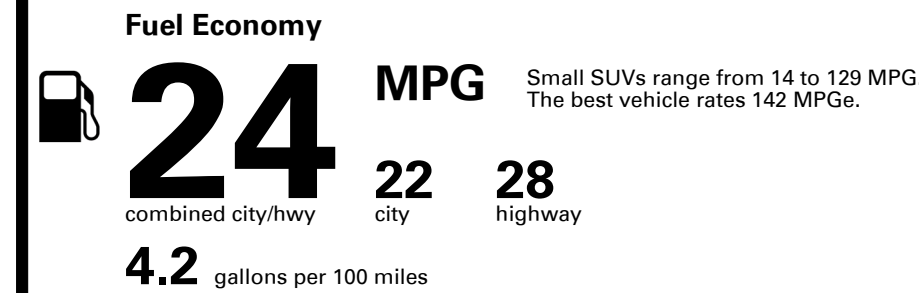

TOTAL PRICE: \$51,820.00

104 A 1002HDON 4

EMISSIONS:
This vehicle is certified to meet emission requirements in all 50 states

EPA DOT Fuel Economy and Environment

Gasoline Vehicle

You spend \$2,750
more in fuel costs over 5 years
compared to the average new vehicle.

Annual fuel cost \$1,850

Fuel Economy & Greenhouse Gas Rating (tailpipe only)

Smog Rating (tailpipe only)

This vehicle emits 368 grams CO₂ per mile. The best emits 0 grams per mile (tailpipe only). Producing and distributing fuel also create emissions; learn more at fueleconomy.gov.