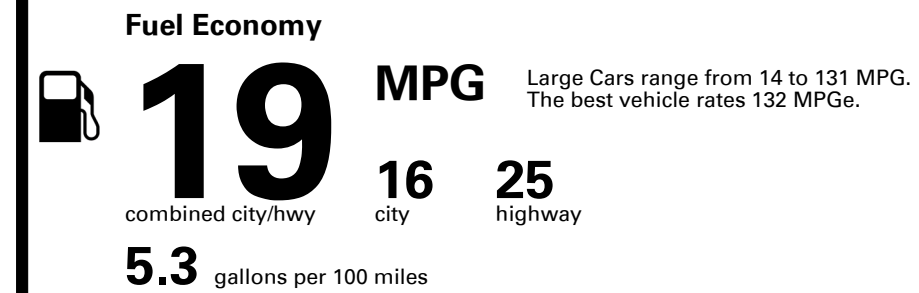

You spend \$6,500
 more in fuel costs over 5 years compared to the average new vehicle.

Annual fuel cost \$2,900

Fuel Economy & Greenhouse Gas Rating (tailpipe only)

Smog Rating (tailpipe only)

This vehicle emits 465 grams CO₂ per mile. The best emits 0 grams per mile (tailpipe only). Producing and distributing fuel also create emissions; learn more at fueleconomy.gov.